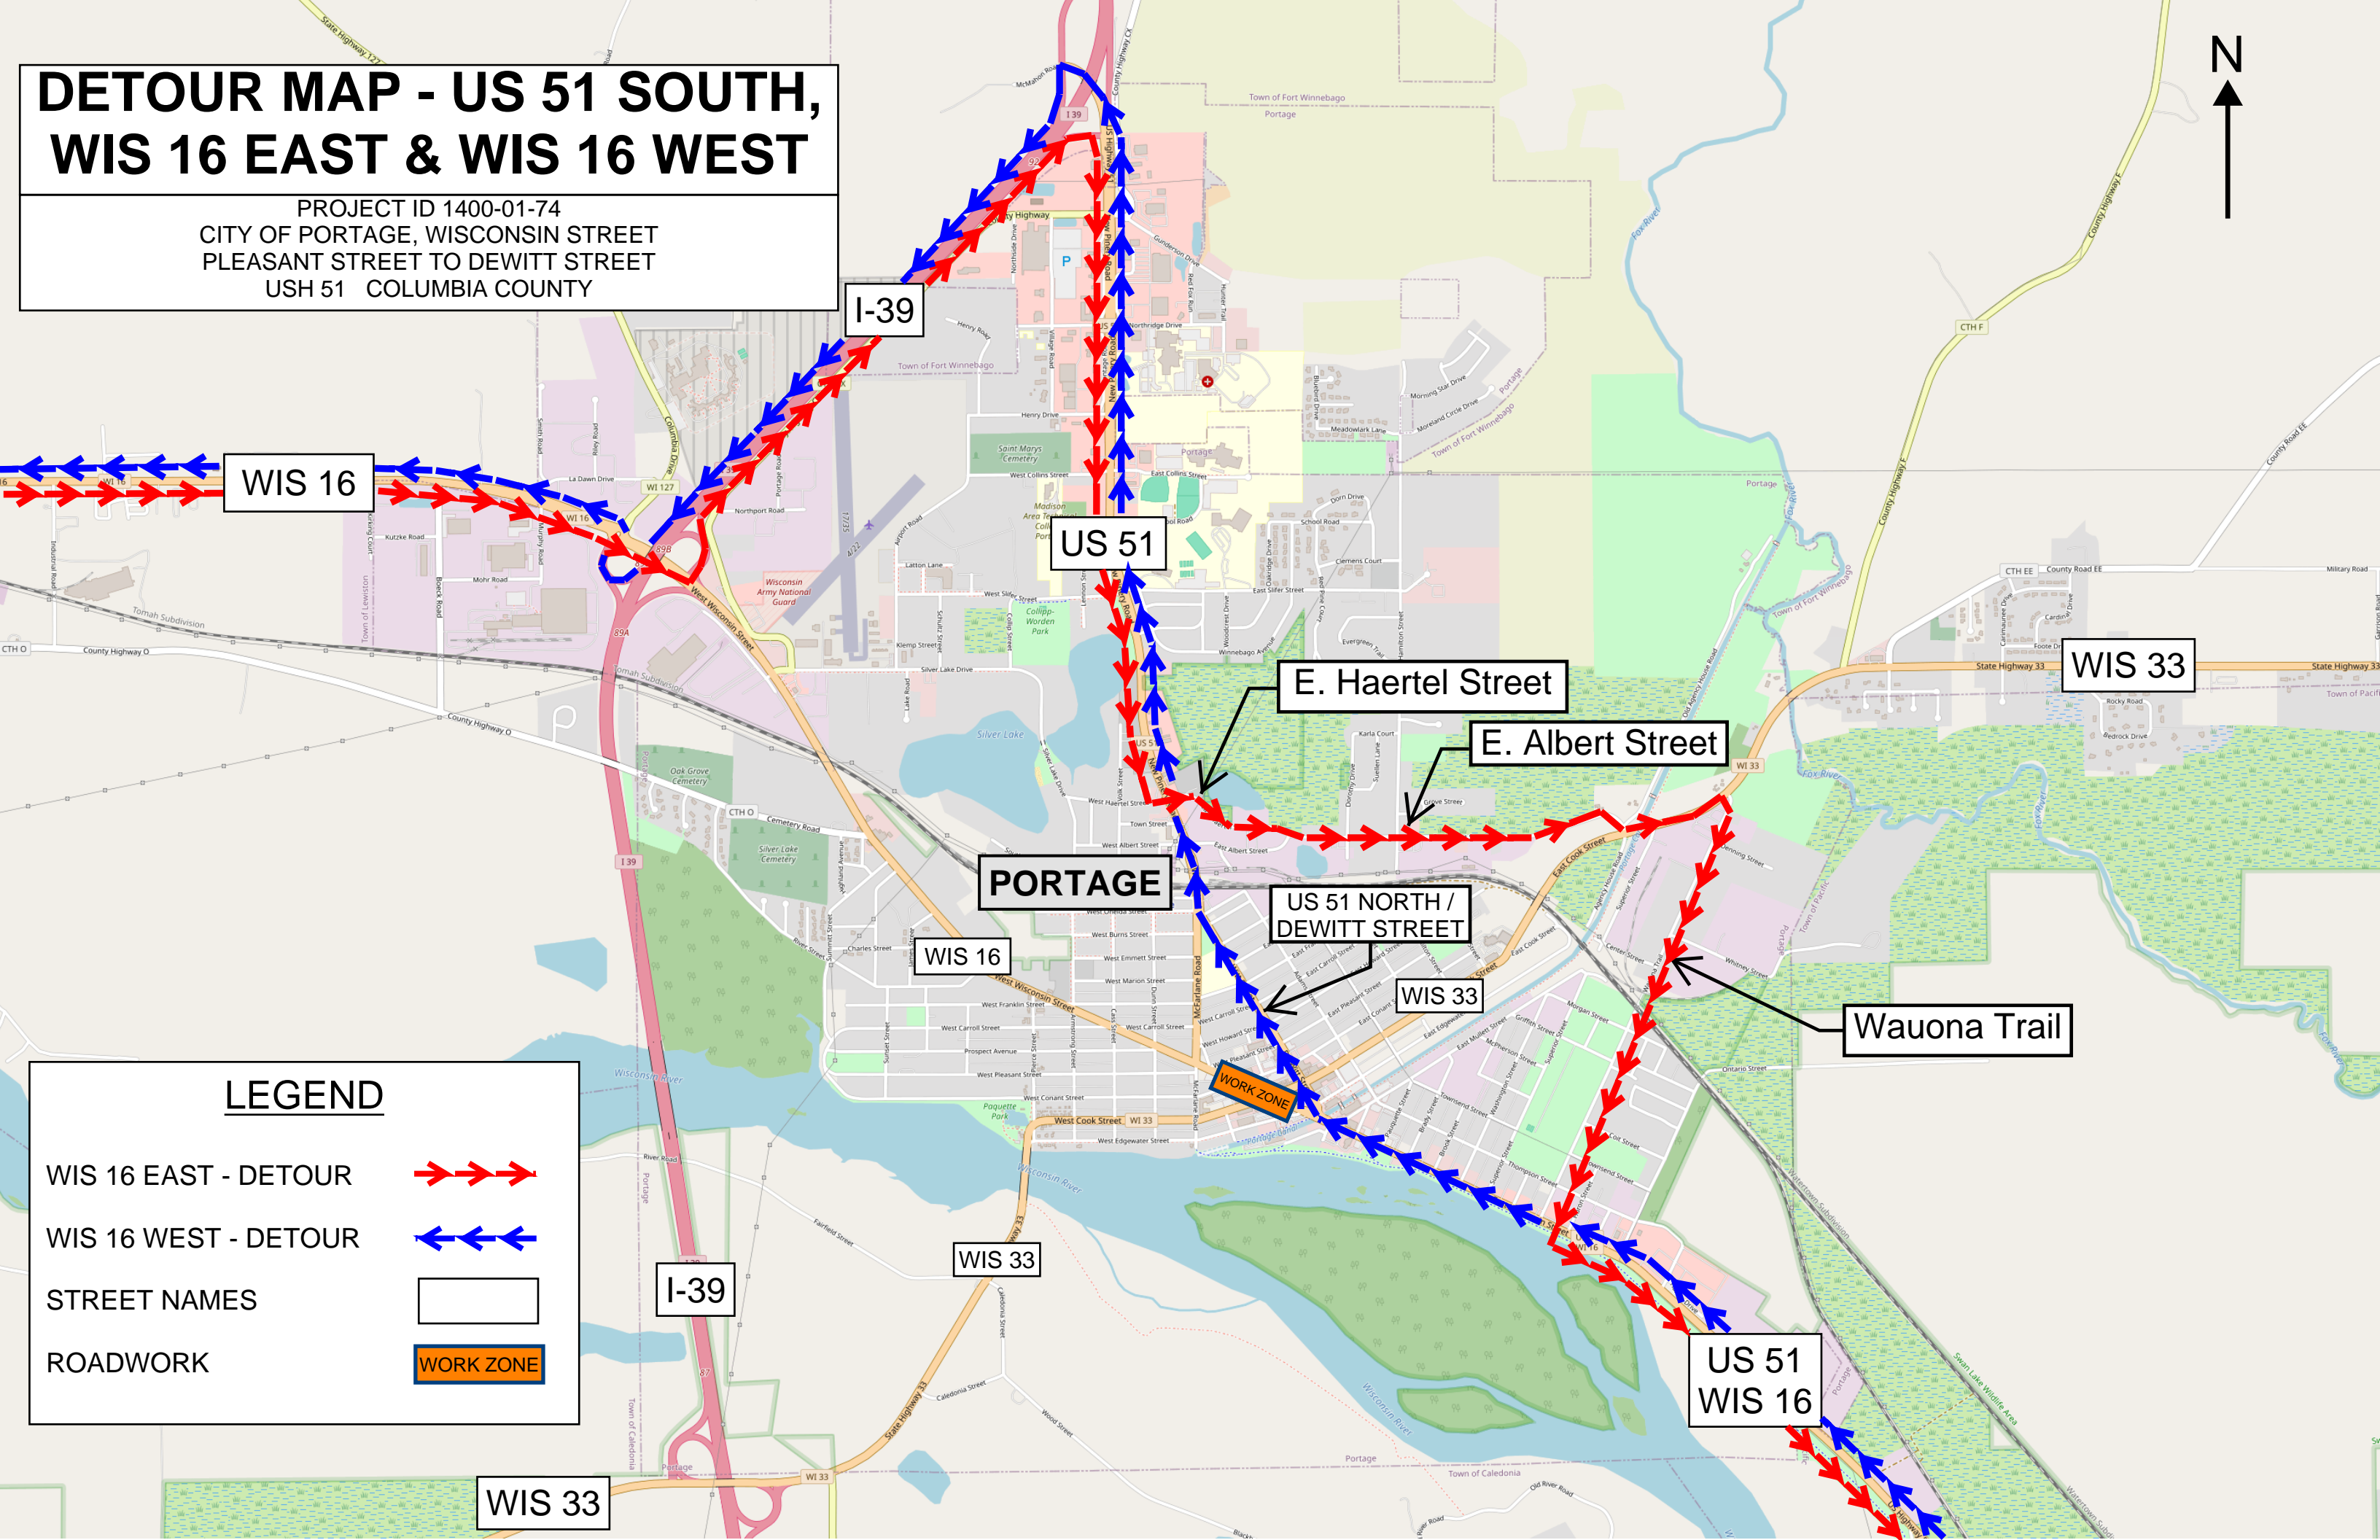

# DETOUR MAP - US 51 SOUTH, WIS 16 EAST & WIS 16 WEST

PROJECT ID 1400-01-74  
CITY OF PORTAGE, WISCONSIN STREET  
PLEASANT STREET TO DEWITT STREET  
USH 51 COLUMBIA COUNTY

## LEGEND

WIS 16 EAST - DETOUR 

WIS 16 WEST - DETOUR 

STREET NAMES 

ROADWORK 

**PORTAGE**

**E. Haertel Street**

**E. Albert Street**

**US 51 NORTH /  
DEWITT STREET**

**Wauona Trail**

**I-39**

**WIS 16**

**US 51**

**WIS 33**

**WIS 16**

**WIS 33**

**US 51  
WIS 16**

**WIS 33**