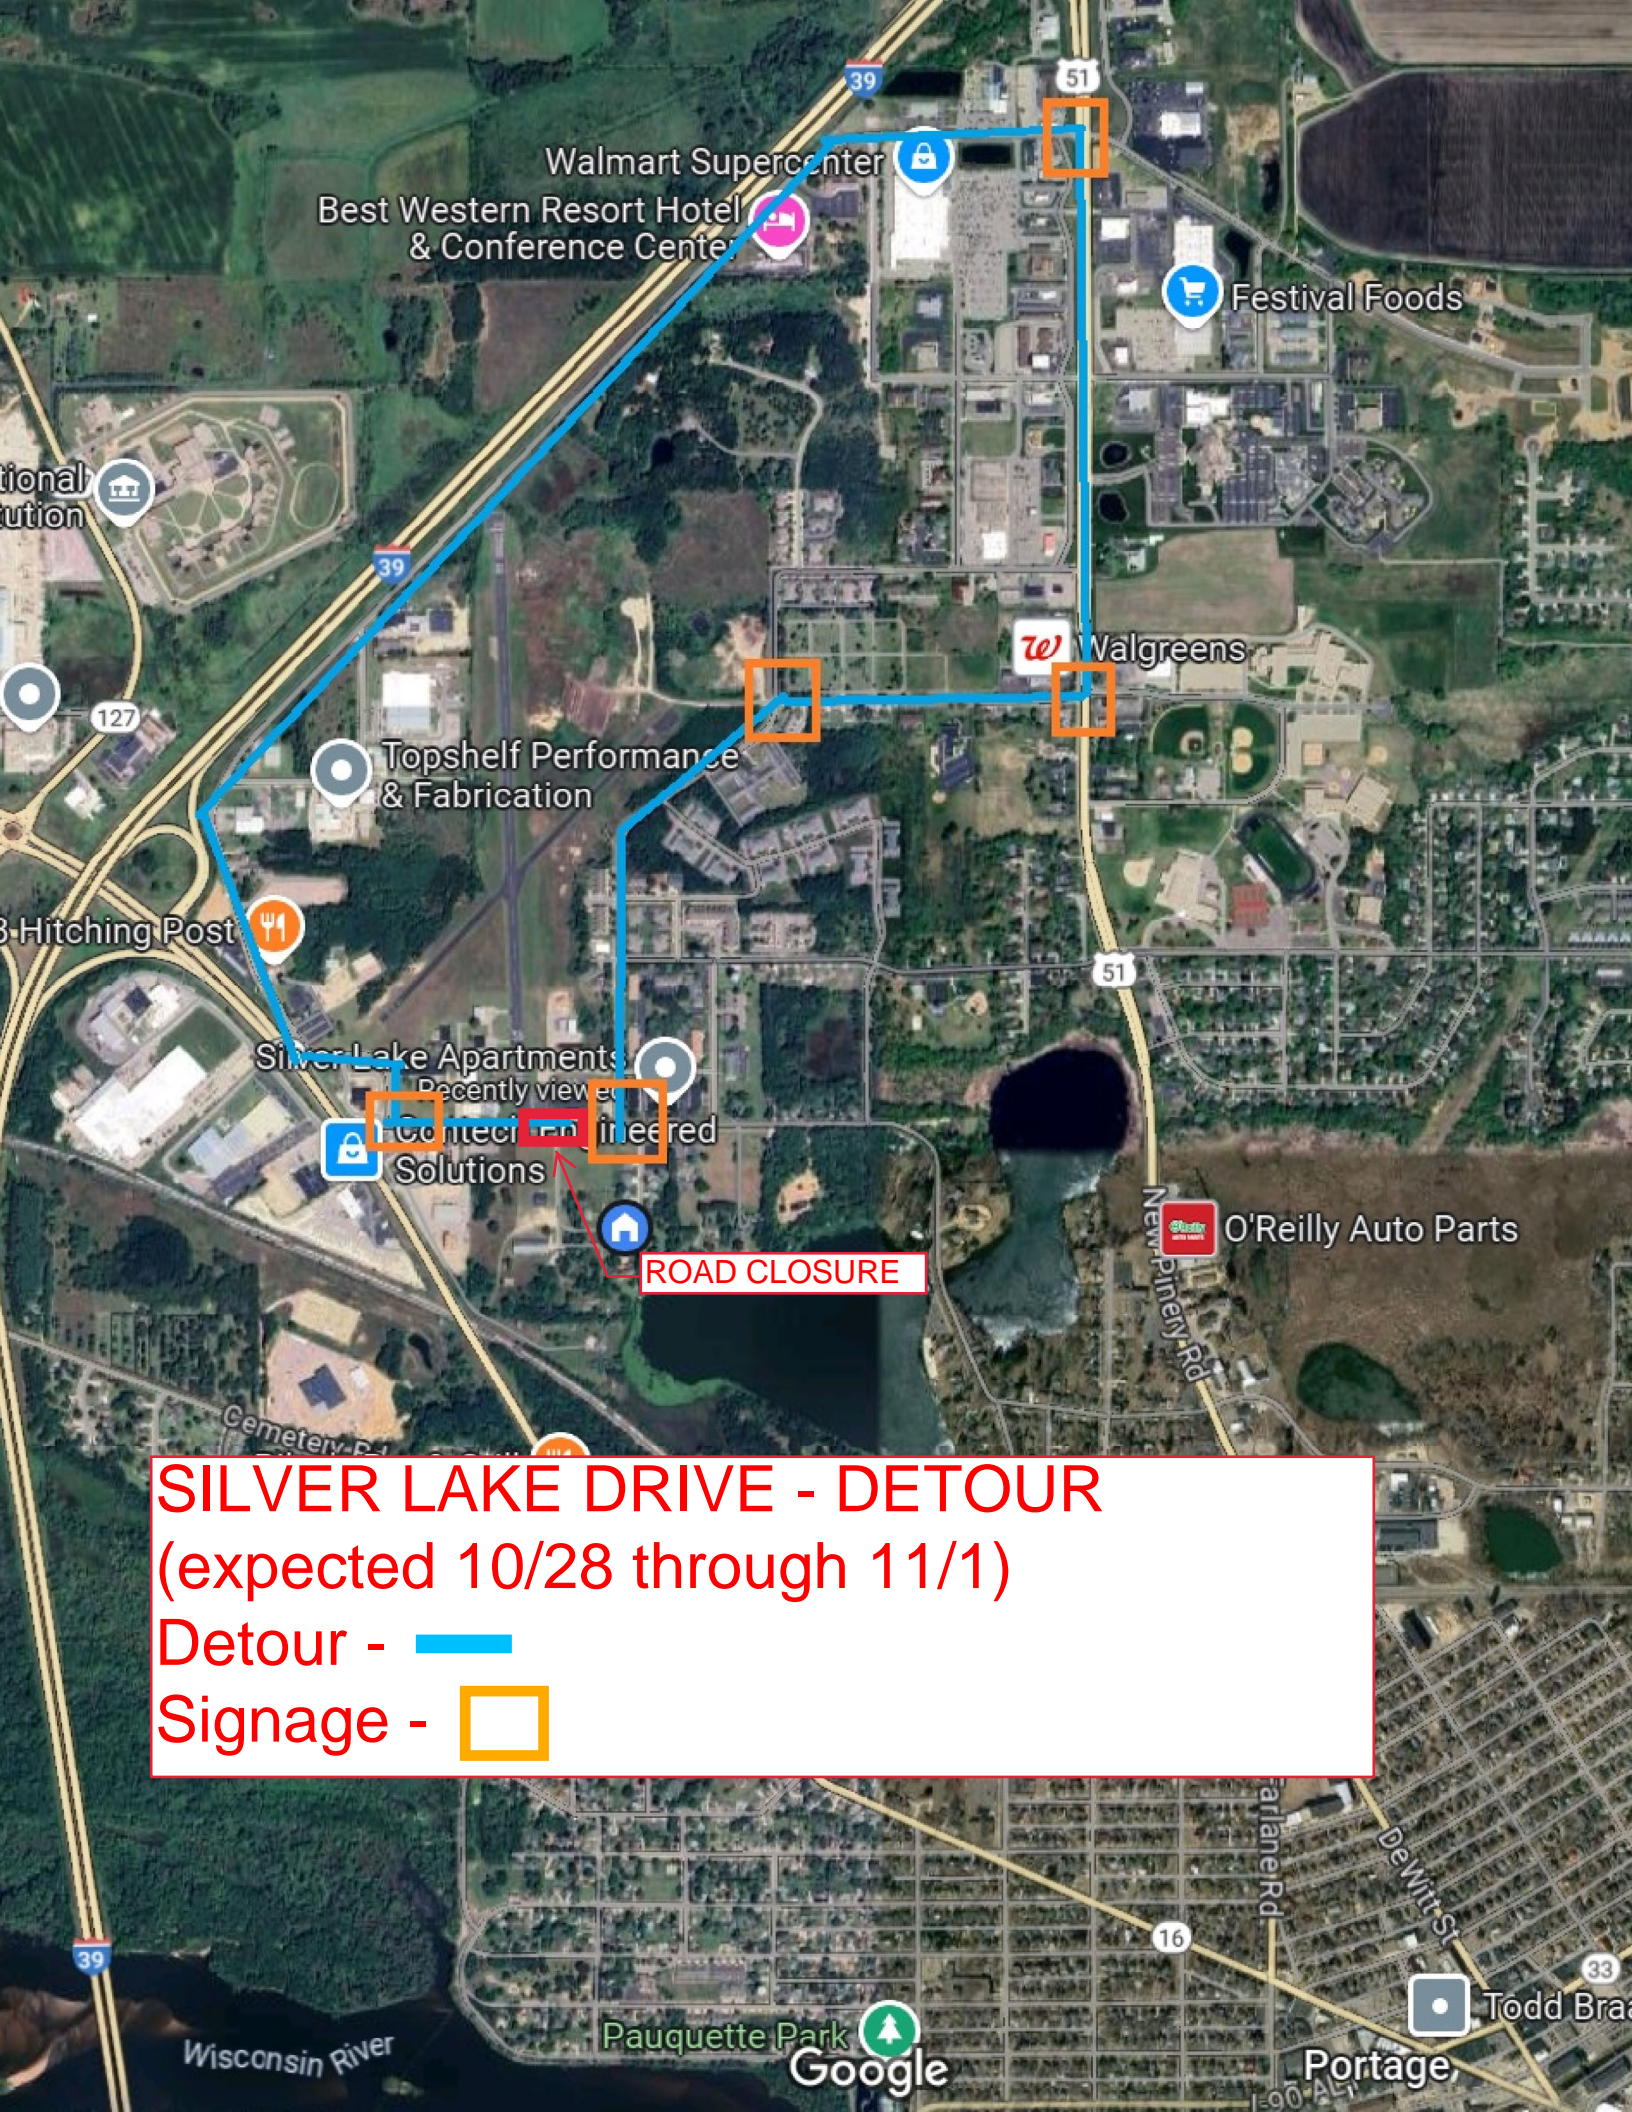

# Portage Parcel GIS

10/23/2024, 9:51:36 AM

 City Tax Parcels

**SILVER LAKE DRIVE - Road Closure**

Esri Community Maps Contributors, © OpenStreetMap, Microsoft, Esri, TomTom, Garmin, SafeGraph, GeoTechnologies, Inc, METI/NASA, USGS,

Walmart Supercenter  
Best Western Resort Hotel  
& Conference Center

Festival Foods

Walgreens

Topshelf Performance  
& Fabrication

Silver Lake Apartments  
Recently viewed  
Controlled  
Solutions

O'Reilly Auto Parts

ROAD CLOSURE

**SILVER LAKE DRIVE - DETOUR**  
**(expected 10/28 through 11/1)**  
Detour -   
Signage - 

Wisconsin River

Pauquette Park  
Google

Portage

Todd Bra