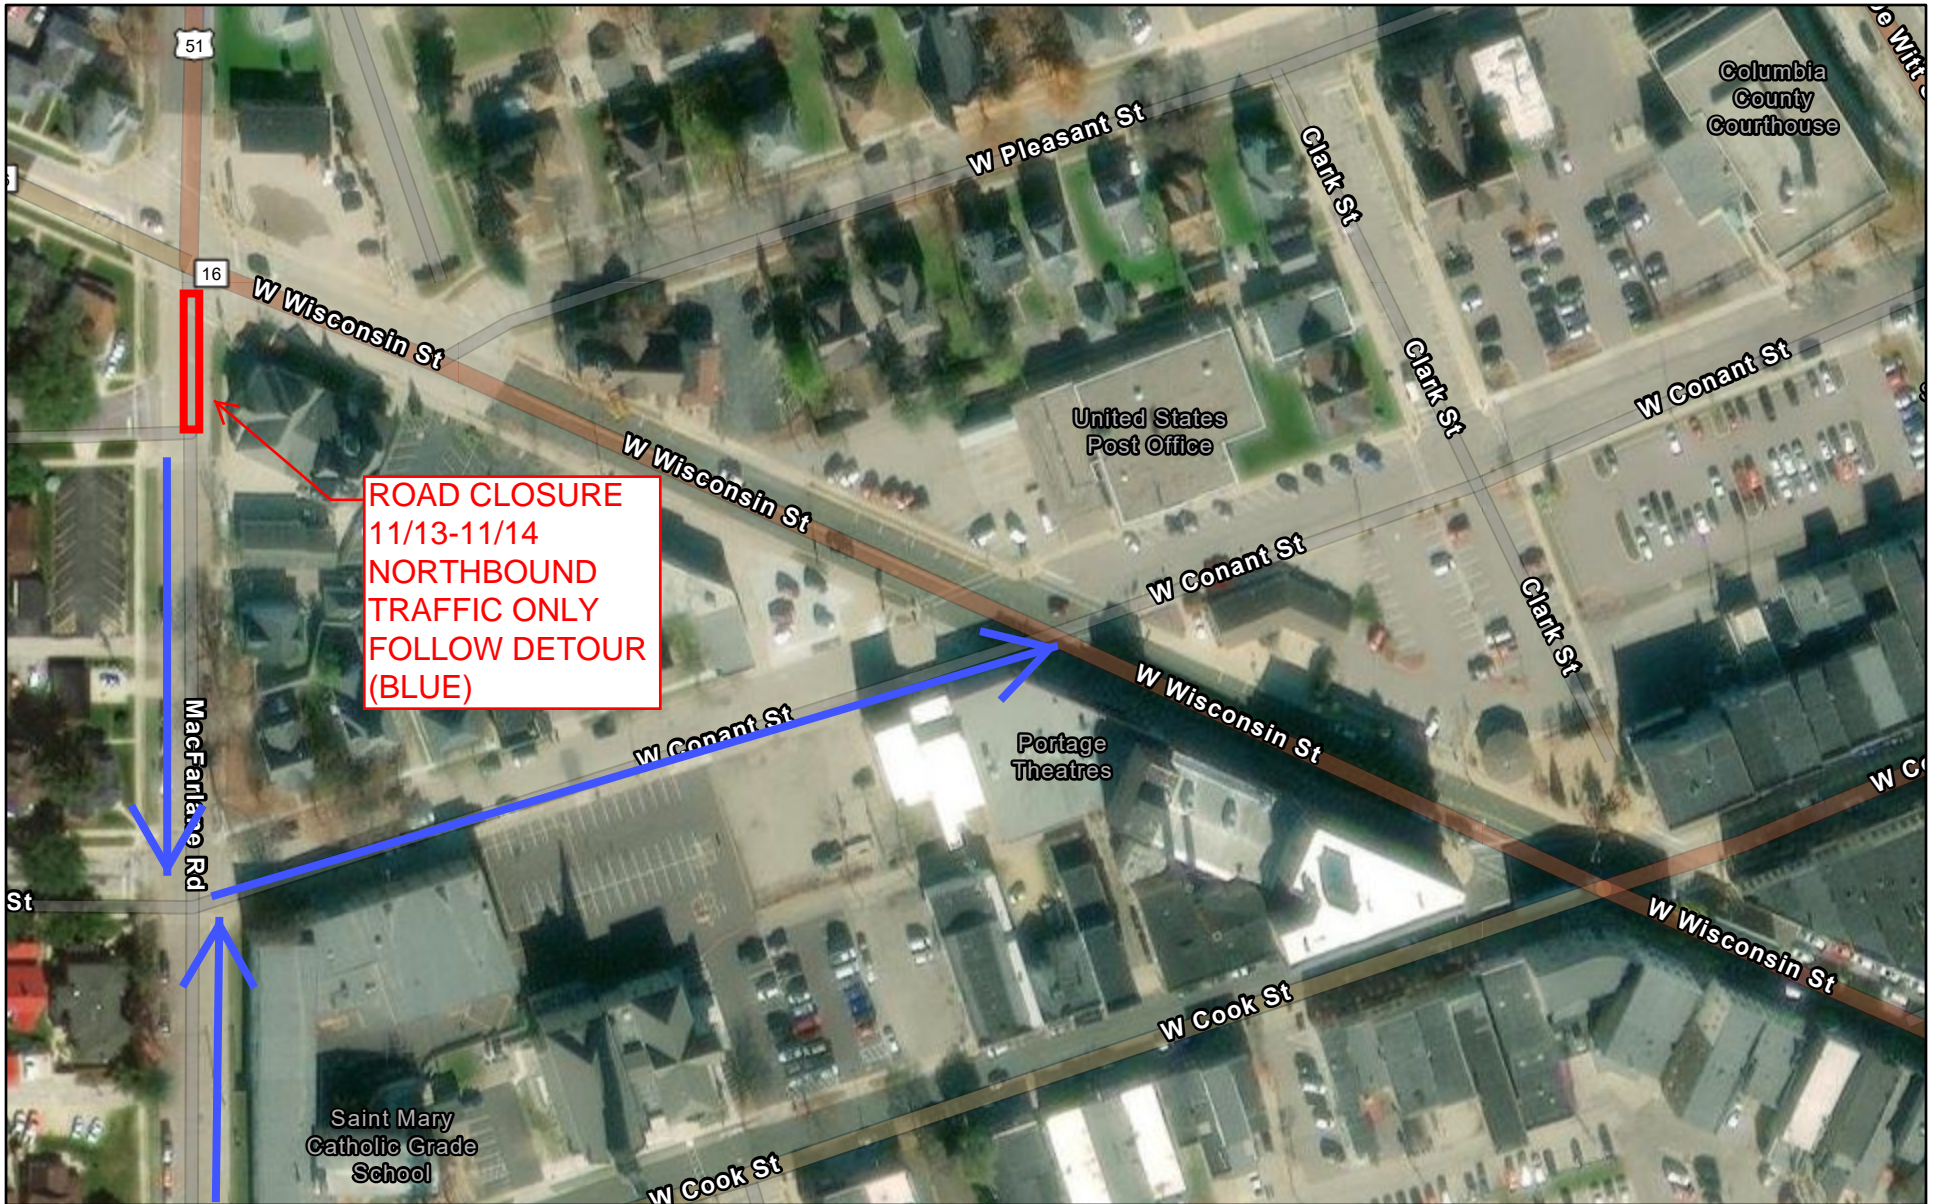

Portage Parcel GIS

ROAD CLOSURE
11/13-11/14
NORTHBOUND
TRAFFIC ONLY
FOLLOW DETOUR
(BLUE)

11/13/2024, 9:04:00 AM

DETOUR ROUTE

Maxar, Microsoft, Esri Community Maps Contributors, © OpenStreetMap, Microsoft, Esri, TomTom, Garmin, SafeGraph, GeoTechnologies, Inc, METI/