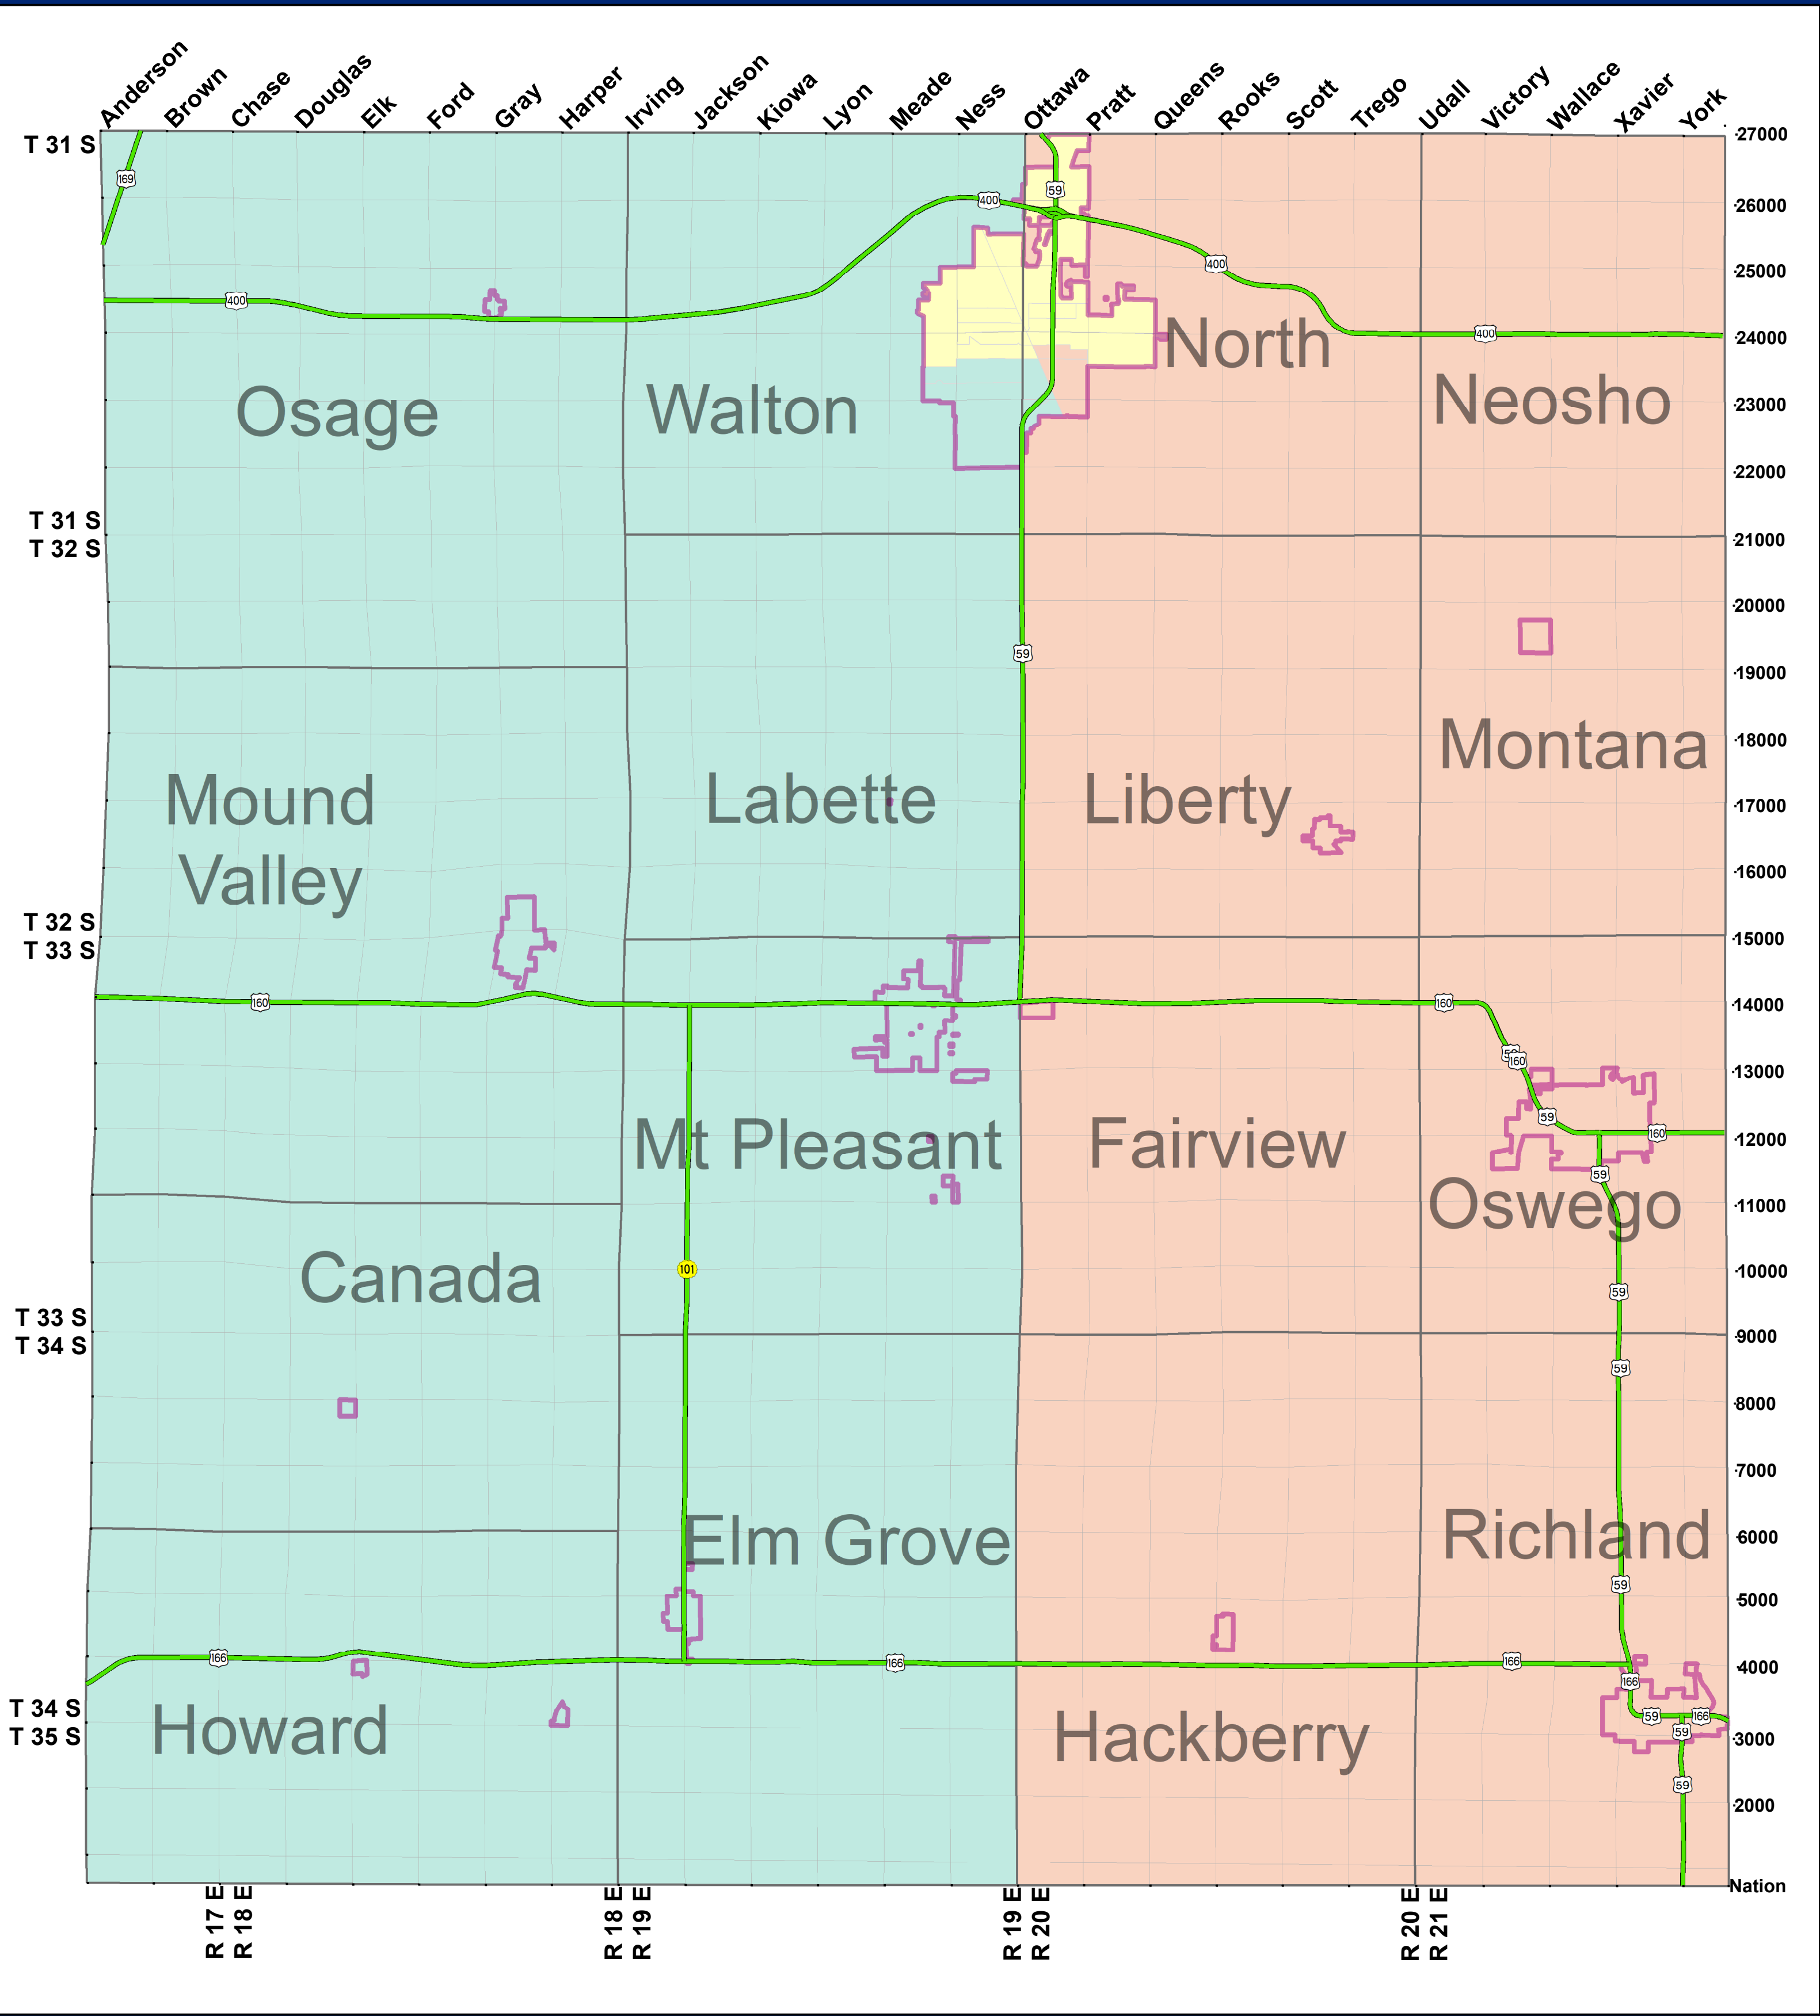

LABETTE COUNTY COMMISSION DISTRICTS 2024

Legend

- Highways
- Political Townships
- City Limits (Incorp)
- Sections
- 1st
- 2nd
- 3rd

Labette County
Mapping Department

620-795-2548 Oswego
Judy Roberts, Ext 339
Beth Spencer, Ext 338