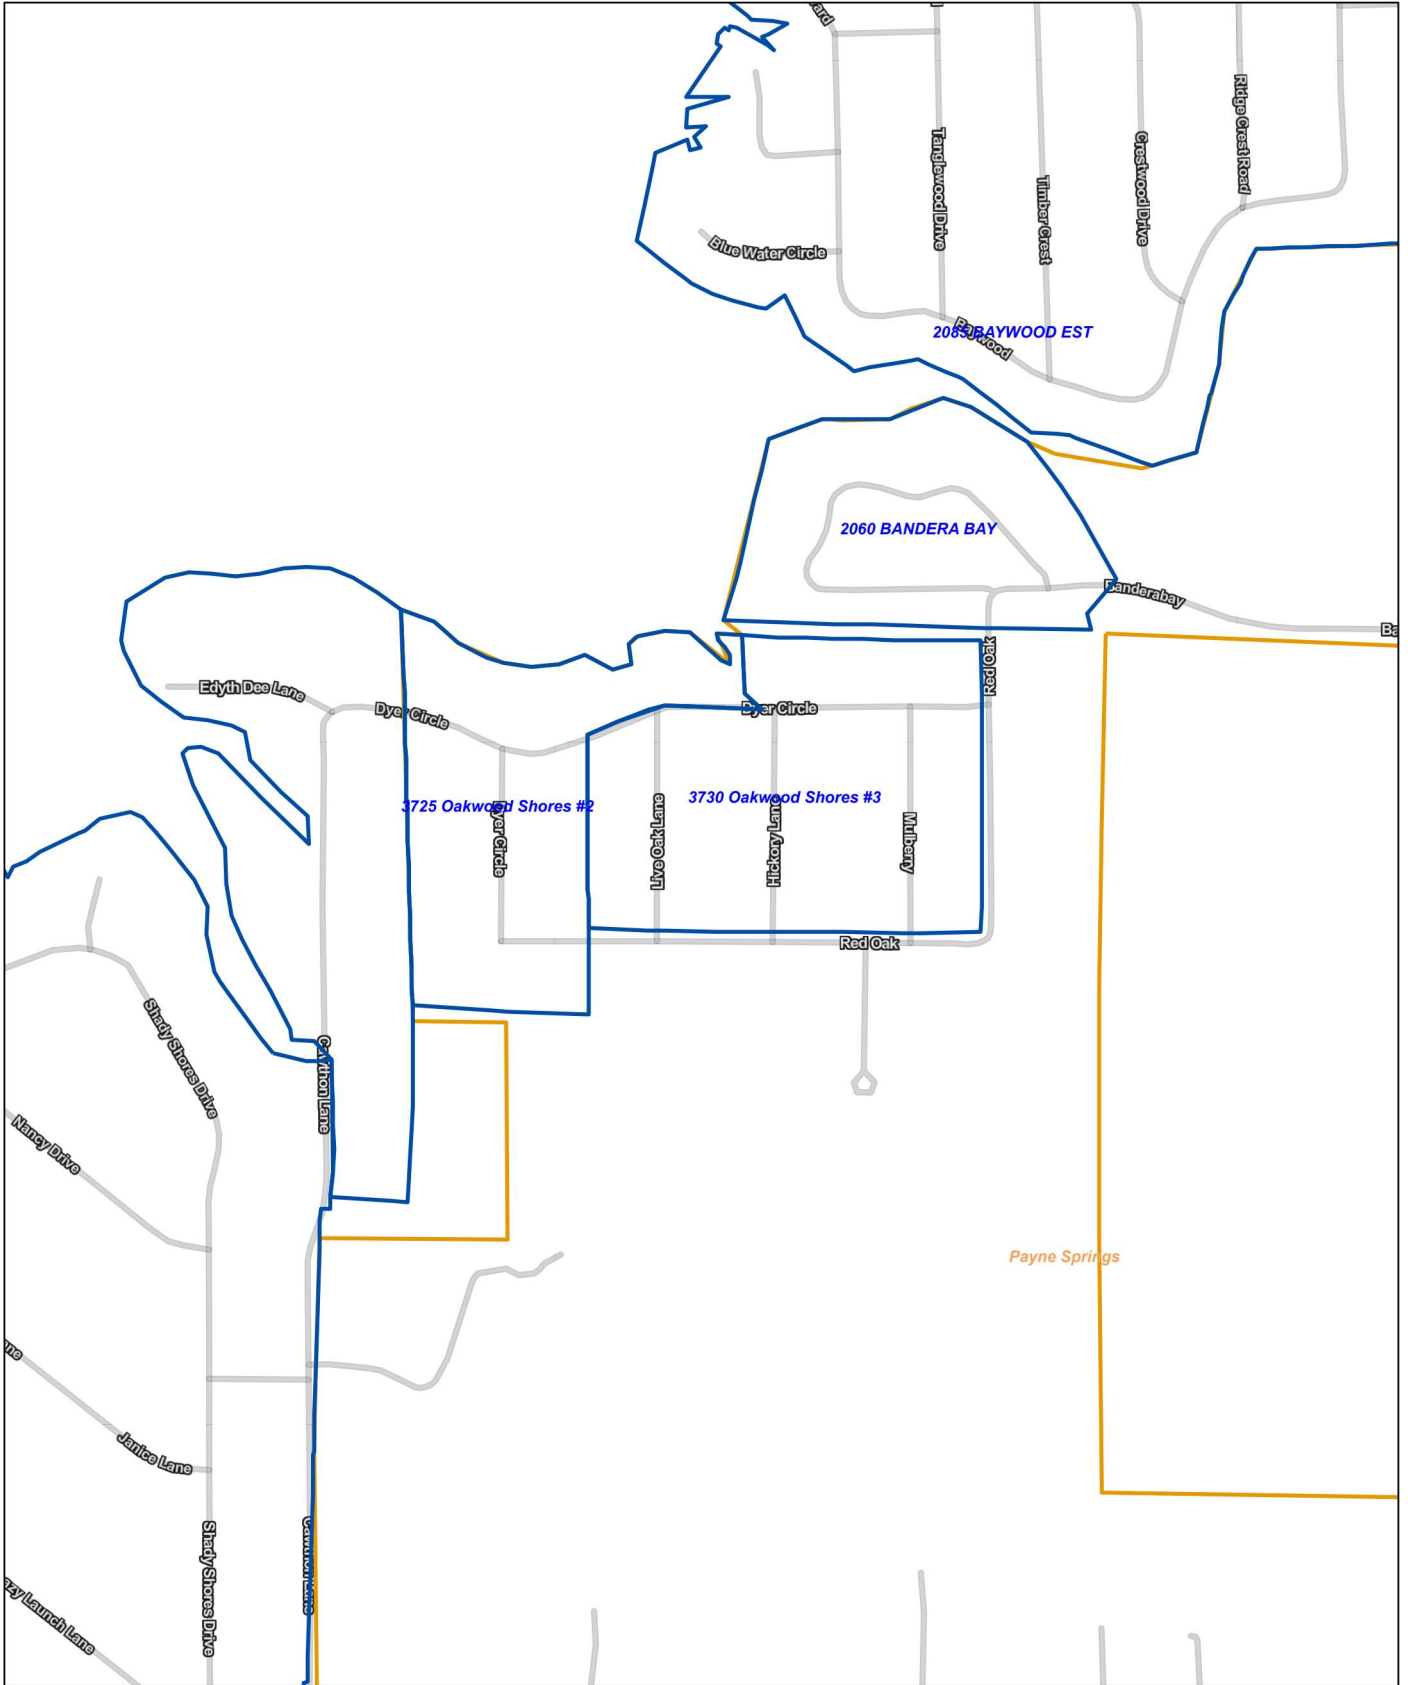

Henderson CAD Web Map

10/15/2024, 8:32:04 AM

- Subdivisions
- City Limits

1:4,514

Map data © OpenStreetMap contributors, Microsoft, Facebook, Inc. and its affiliates, Esri Community Maps contributors, Map layer by Esri