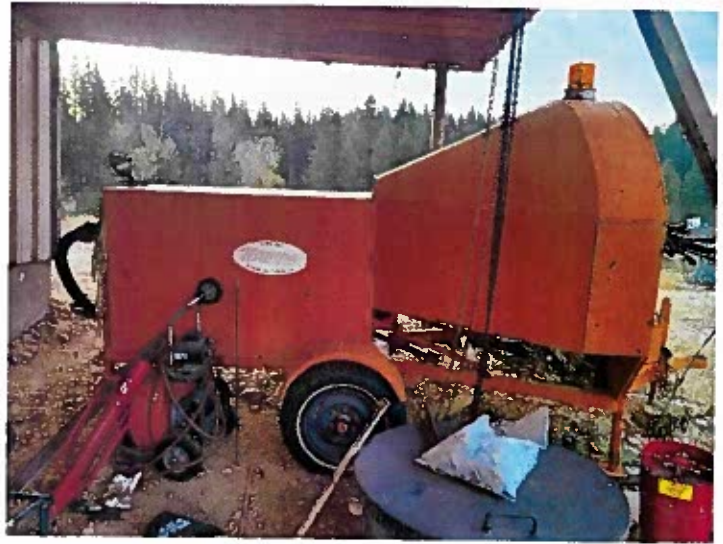

Attachment A

Description

2000 Ford Expedition – Vin# 1FMRU1663YLA76668

2011 Ford Explorer – Vin# 1FMHK8B84BGA07540

Attachment A

1989 International 10 Wheel Dump Truck

Vin: 1HTZPASR5KH630222

1000-gallon water tank

1987 9 CY Sander

Model: AC-2420A SN:SC2093

1977 Dodge Truck Vin: W24BE7S196746

1970 Dodge Dump Truck

Vin: D51FG0S166294

2004 Volvo, G720B Grader

SN: X037521X

Generac 35KW Generator – Model: 89A02908-S SN:889262

12' Highway Plow

12' Plow

V-Blade Plow

Utility Camper Shell

Plumbing Snake

Large Commercial Plumbing Snake

Misc Motors

Pumps